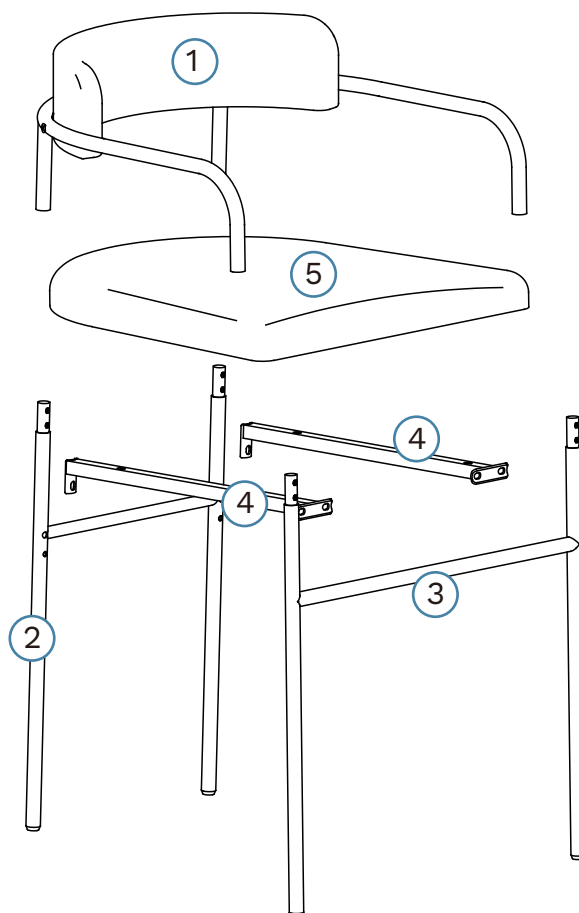

Happy flat-packing!

The Mocka Team

Celine

Dining Chair - Set of 2

Thank you for your purchase. Please follow the instructions for correct assembly. While we took great effort to ensure these assembly instructions were correct at the time of printing, sometimes updates are required post production. For the most up to date versions please refer to the product page on our website. mocka.com.au/mocka.co.nz

Celine

Dining Chair - Set of 2

Panel Layout

Partlist

①	Top Frame	x2
②	Back Frame	x2
③	Front Frame	x2
④	Connecting Rod	x4
⑤	Seat Cushion	x2

Celine

Dining Chair - Set of 2

Celine

Dining Chair - Set of 2

1

Hardware Needed

A

x4

2

Hardware Needed

A