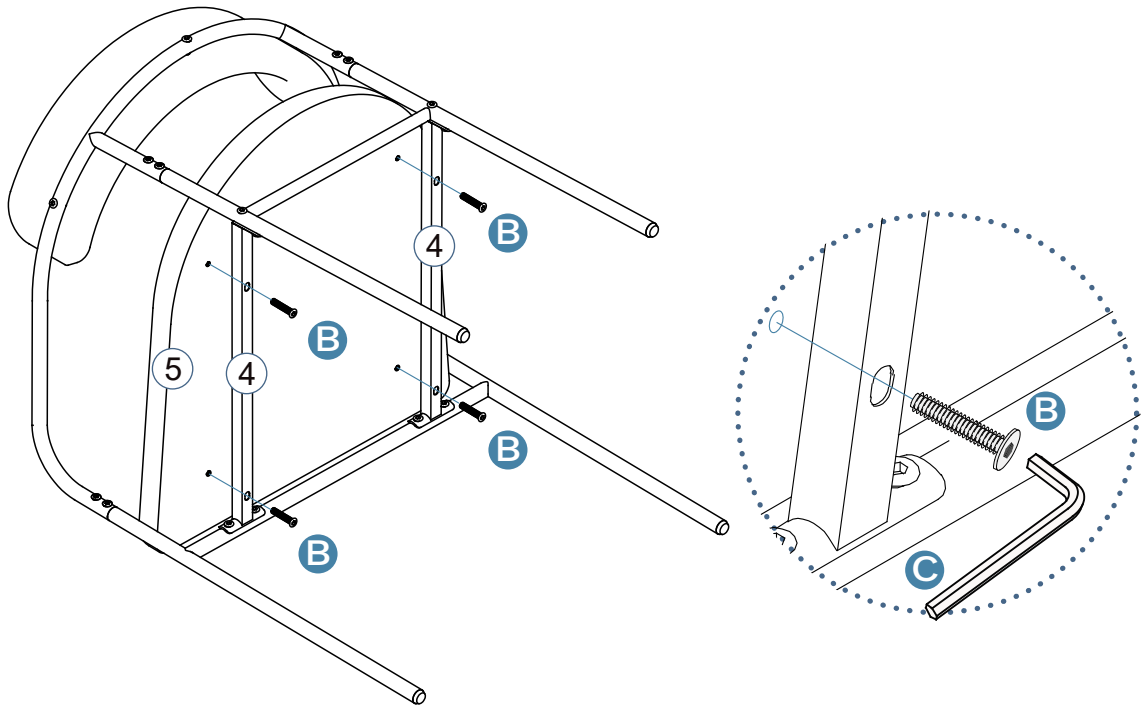

Celine

Dining Chair - Set of 2

Panel Layout

Partlist

①	Top Frame	x2
②	Back Frame	x2
③	Front Frame	x2
④	Connecting Rod	x4
⑤	Seat Cushion	x2

Celine

Dining Chair - Set of 2

Celine

Dining Chair - Set of 2

1

Hardware Needed

A

x4

2

Hardware Needed

A

x4

Celine

Dining Chair - Set of 2

3

Hardware Needed		
A		x2
B		x2

4

Hardware Needed		
A		x4

Celine

Dining Chair - Set of 2

5

Hardware Needed		
B		x2

6

You're done, enjoy!