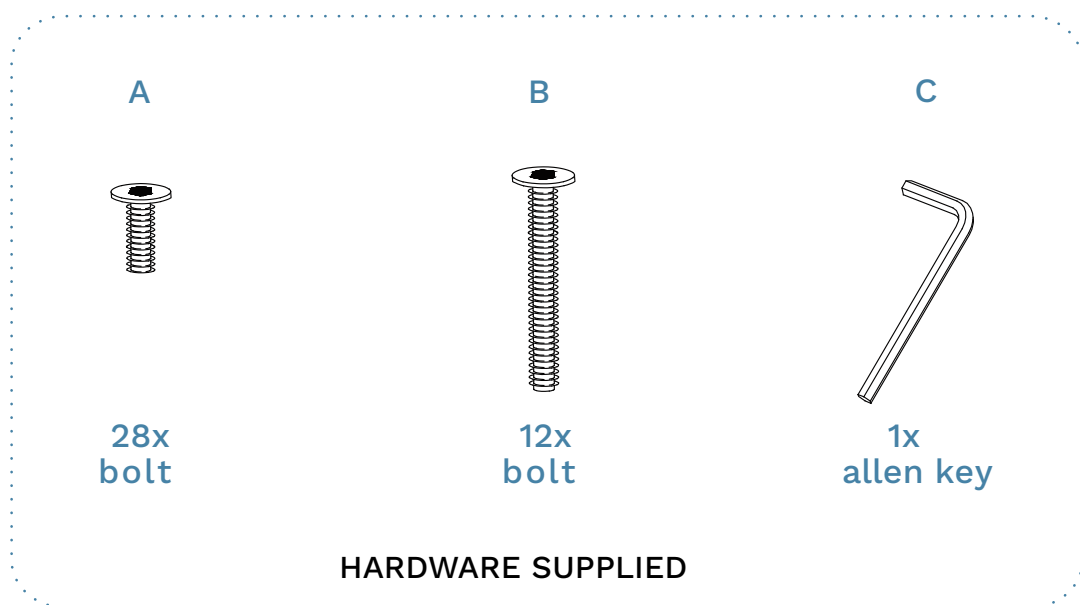

Celine

Dining Chair - Set of 2

Panel Layout

Partlist

①	Top Frame	x2
②	Back Frame	x2
③	Front Frame	x2
④	Connecting Rod	x4
⑤	Seat Cushion	x2

Celine

Dining Chair - Set of 2

Celine

Dining Chair - Set of 2

1

Hardware Needed

A

x4

2

Hardware Needed

A